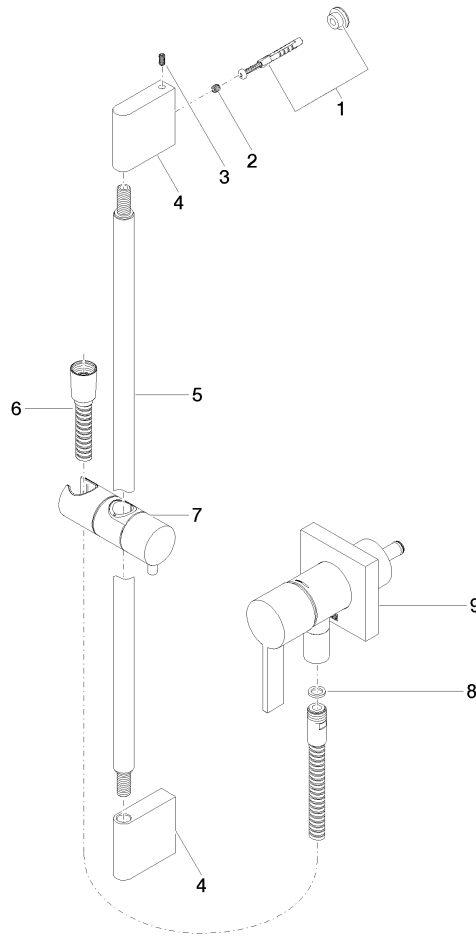

**Concealed single-lever mixer with integrated shower connection with shower set - Chrome**

IMO

ST 050 207 8970

Fits: IMO, MEM, CL.1

- cover plate 80 x 80 mm
- metal shower hose 1750mm with integrated anti-twist protection
- slide bar
- Pipe diameter 18 mm
- Four settings: COMPACT RAIN, COMPACT SOFT FLOW, COMPACT AQUAPRESSURE FLOW, COMPACT CASCADE, max. flow rate l/min (at 3 bar)
- spray head Ø 120mm

---

IMO

ST 050 207 8970

**Concealed single-lever mixer with integrated shower connection with shower set - Chrome**

IMO

ST 050 207 8970

Fits: IMO, MEM, CL.1

- cover plate 80 x 80 mm
- metal shower hose 1750mm with integrated anti-twist protection
- slide bar
- Pipe diameter 18 mm

**Required miscellaneous**

	<b>Concealed wall mounting -</b> •max. recess depth 103 mm •min. recess depth 78 mm	35 003 970 90
---	---	---------------

Certificates

Belgaqua\_21-025- WRAS\_2011027. LGA\_29569.  
27\_1.

ST 050 207 8970

Spare parts list

No.	Item Number	Name	Quantity used	Delivery time
1	05 17 20 726 02 90	fixing set	1	2
2	09 31 11 049 90	pin	2	2
3	04 31 11 113 00 90	pin	2	2
4	08 17 97 054-00	holder	2	10
5	90 28 22 597 00-00	holder	1	10
6	28 322 970-00	Metal shower hose 1/2" x 3/8" x 1750 mm - Chrome	1	2
7	12 580 970-00	Slide unit - Chrome	1	10
8	90 14 20 026 00 90	seal	1	2
9	36 045 970-00	Concealed single-lever mixer with cover plate with integrated shower connection - Chrome	1	10