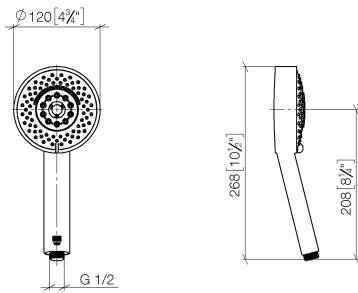

**Concealed single-lever mixer with integrated shower connection with shower set - Chrome**

IMO

ST 050 207 8970

Fits: IMO, MEM, CL.1

- cover plate 80 x 80 mm
- metal shower hose 1750mm with integrated anti-twist protection
- slide bar
- Pipe diameter 18 mm
- Four settings: COMPACT RAIN, COMPACT SOFT FLOW, COMPACT AQUAPRESSURE FLOW, COMPACT CASCADE, max. flow rate l/min (at 3 bar)
- spray head Ø 120mm

ST 050 207 8970

Spare parts list

No.	Item Number	Name	Quantity used	Delivery time
1	05 17 20 726 02 90	fixing set	1	2
2	09 31 11 049 90	pin	2	2
3	04 31 11 113 00 90	pin	2	2
4	08 17 97 054-00	holder	2	10
5	90 28 22 597 00-00	holder	1	10
6	28 322 970-00	Metal shower hose 1/2" x 3/8" x 1750 mm - Chrome	1	2
7	12 580 970-00	Slide unit - Chrome	1	10
8	90 14 20 026 00 90	seal	1	2
9	36 045 970-00	Concealed single-lever mixer with cover plate with integrated shower connection - Chrome	1	10

Concealed single-lever mixer with integrated shower connection with shower set - Chrome

---

IMO

ST 050 207 8970

**Concealed single-lever mixer with integrated shower connection with shower set - Chrome**

IMO

ST 050 207 8070  
mm [inches]

**Flow rate chart**

**Concealed single-lever mixer with integrated shower connection with shower set - Chrome**

ST 050 207 8970  
 Parts for other  
 finishes can be found  
 here: Brushed  
 Platinum