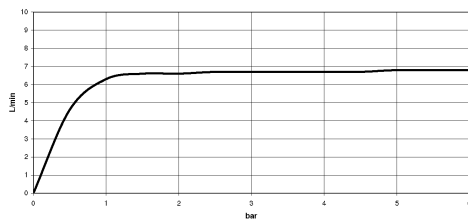

ST 050 207 8070  
mm [inches]

**Flow rate chart**

**Concealed single-lever mixer with integrated shower connection with shower set - Chrome**

ST 050 207 8970  
 Parts for other  
 finishes can be found  
 here: Brushed  
 Platinum