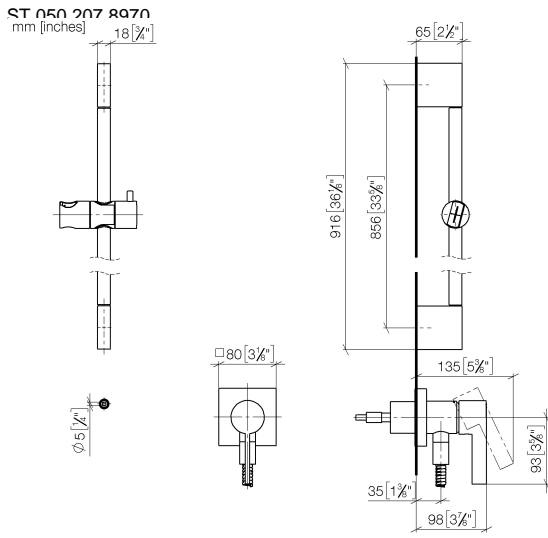

Certificates

Belgaqua_21-025- WRAS_2011027. LGA_29569.
27_1.