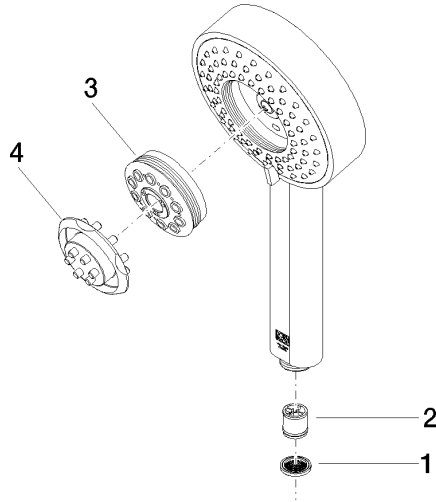

**Concealed single-lever mixer with integrated shower connection with shower set - Chrome**

IMO

ST 050 207 8970

Fits: IMO, MEM, CL.1

- cover plate 80 x 80 mm
- metal shower hose 1750mm with integrated anti-twist protection
- slide bar
- Pipe diameter 18 mm
- Four settings: COMPACT RAIN, COMPACT SOFT FLOW, COMPACT AQUAPRESSURE FLOW, COMPACT CASCADE, max. flow rate l/min (at 3 bar)
- spray head Ø 120mm

ST 050 207 8970

Spare parts list

No.	Item Number	Name	Quantity used	Delivery time
1	05 17 20 726 02 90	fixing set	1	2
2	09 31 11 049 90	pin	2	2
3	04 31 11 113 00 90	pin	2	2
4	08 17 97 054-00	holder	2	10
5	90 28 22 597 00-00	holder	1	10
6	28 322 970-00	Metal shower hose 1/2" x 3/8" x 1750 mm - Chrome	1	2
7	12 580 970-00	Slide unit - Chrome	1	10
8	90 14 20 026 00 90	seal	1	2
9	36 045 970-00	Concealed single-lever mixer with cover plate with integrated shower connection - Chrome	1	10

ST 050 207 8070  
mm [inches]

**Flow rate chart**

**Concealed single-lever mixer with integrated shower connection with shower set - Chrome**

ST 050 207 8970  
 Parts for other  
 finishes can be found  
 here: Brushed  
 Platinum

**Spare parts list**

No.	Item Number	Name	Quantity used	Delivery time
1	09 23 01 039 90	sieve	1	2
2	09 23 01 166 90	flow reducer	1	2
3	04 12 11 071 00 90	shower	1	2
4	09 30 09 022 90	key	1	2